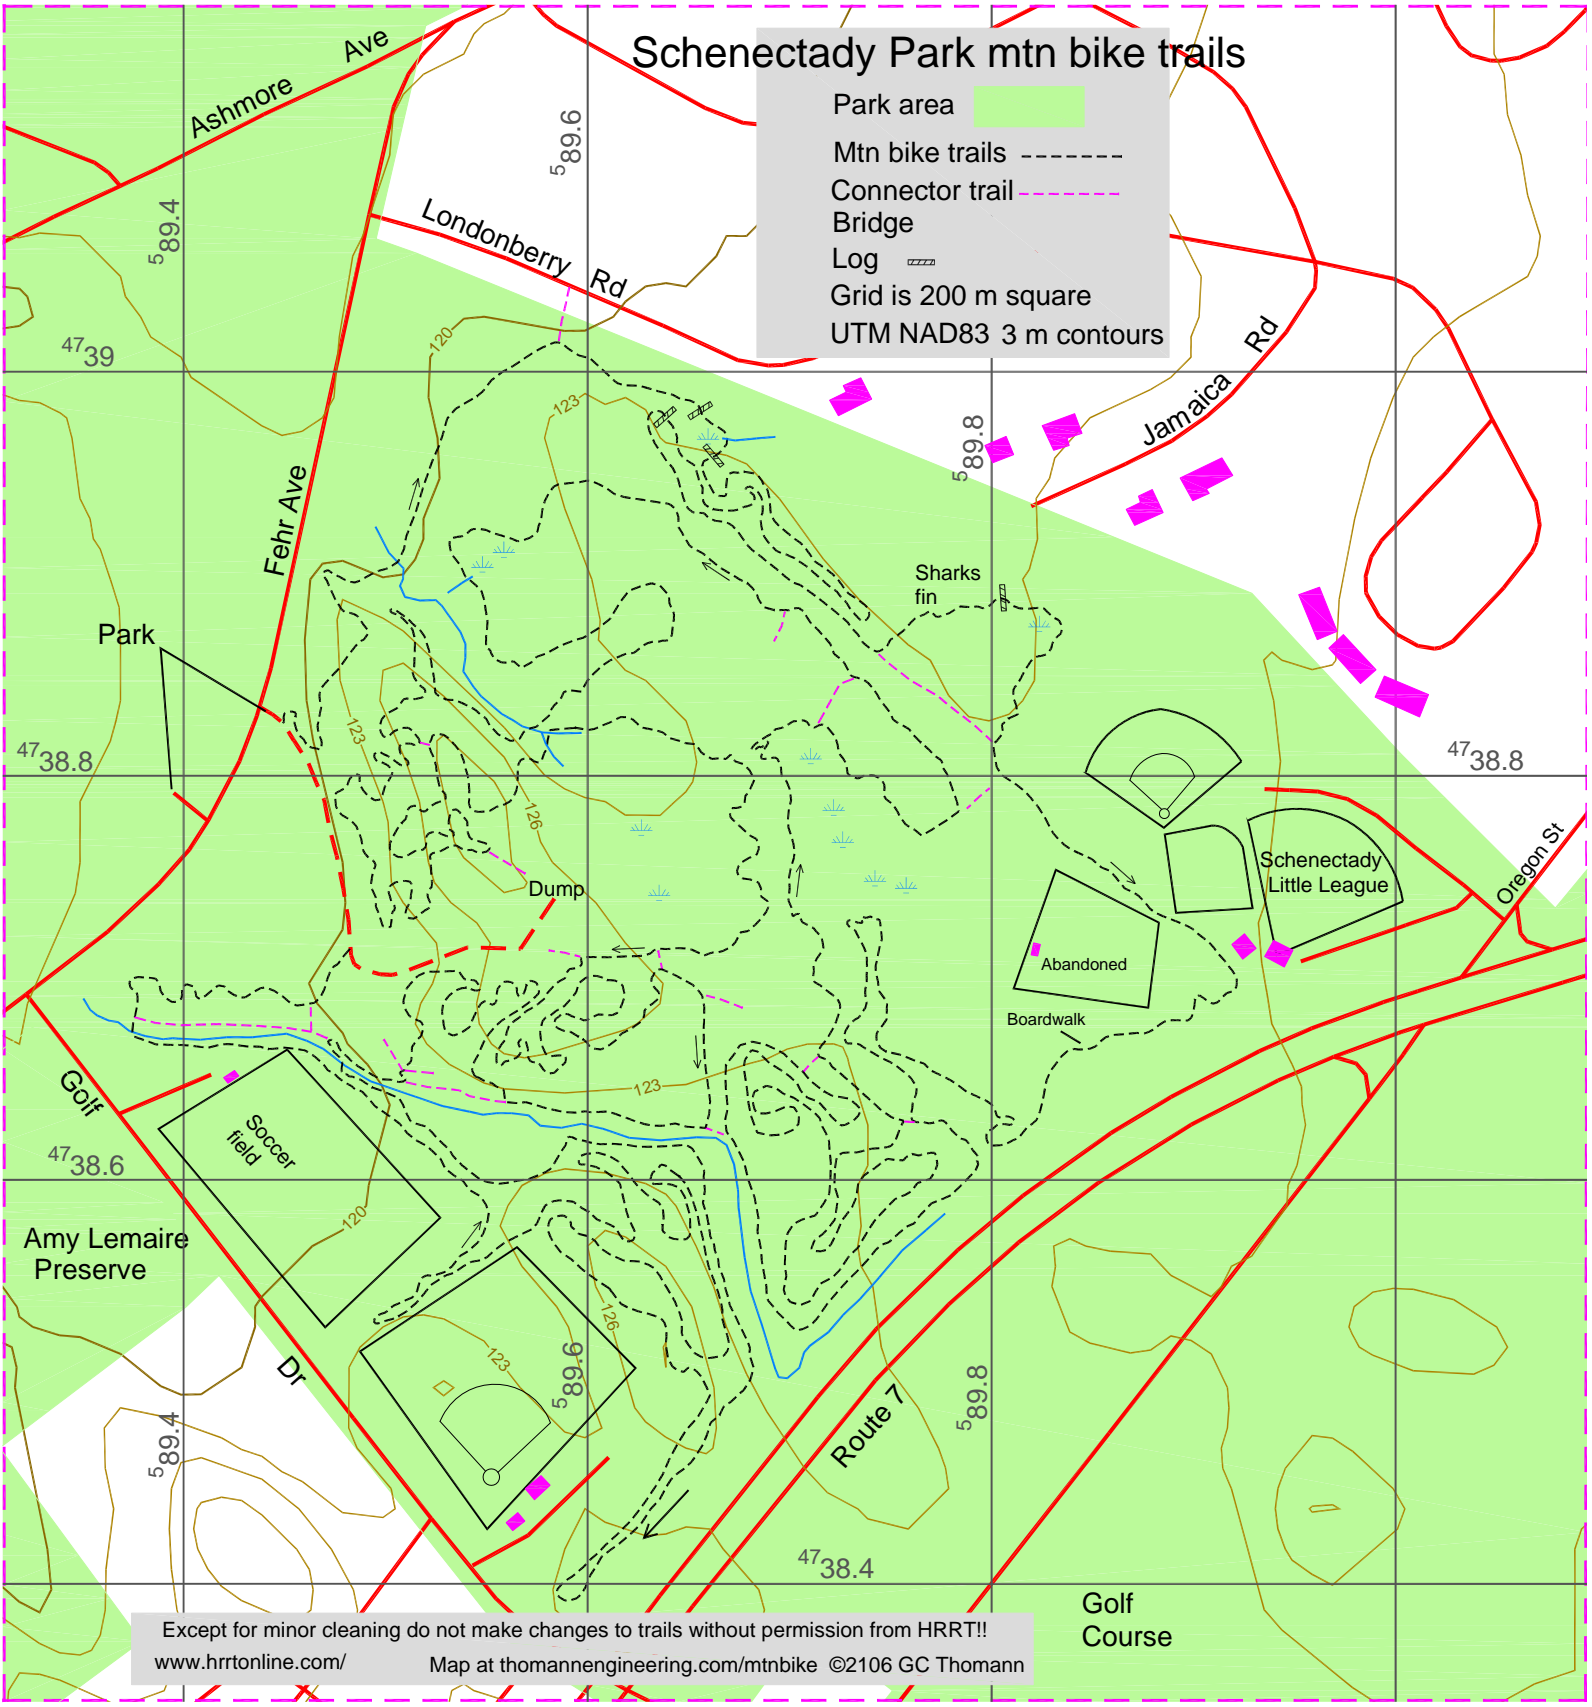

Schenectady Park mtn bike trails

Park area 

Mtn bike trails 

Connector trail 

Bridge 

Log 

Grid is 200 m square

UTM NAD83 3 m contours